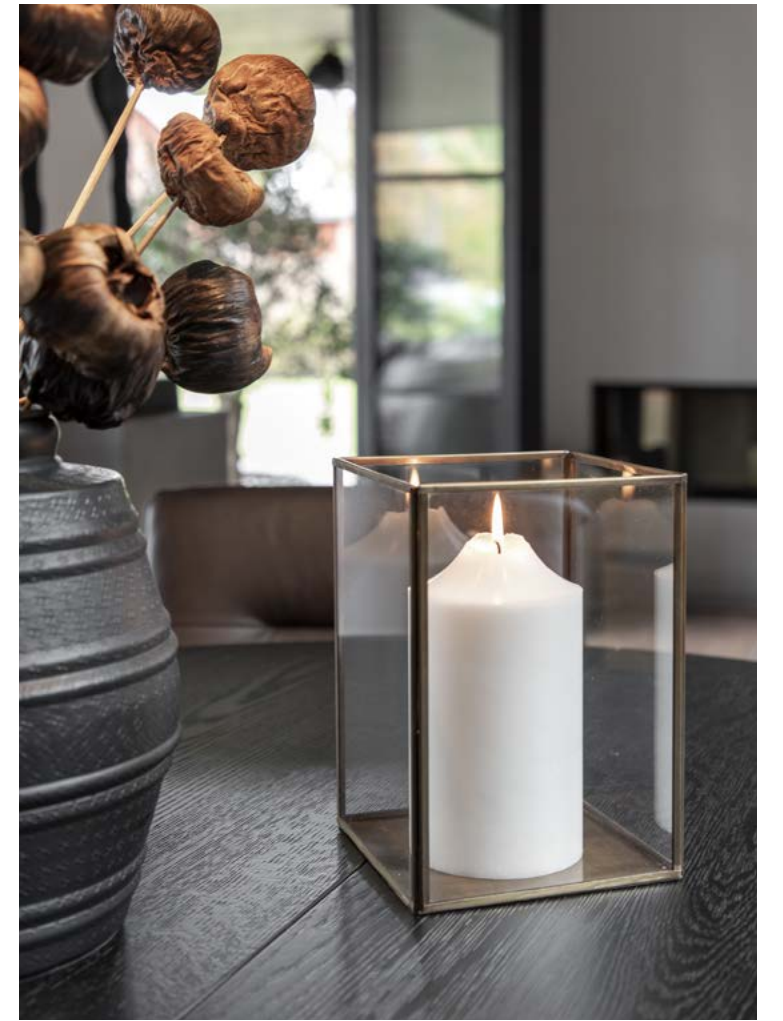

DINING TABLE TRENT
DINING CHAIR CASPIAN
CEILING LAMP CALGARY
LANTERN LAUSANNE

SEE ALL PRODUCTS AT ARTWOOD.SE